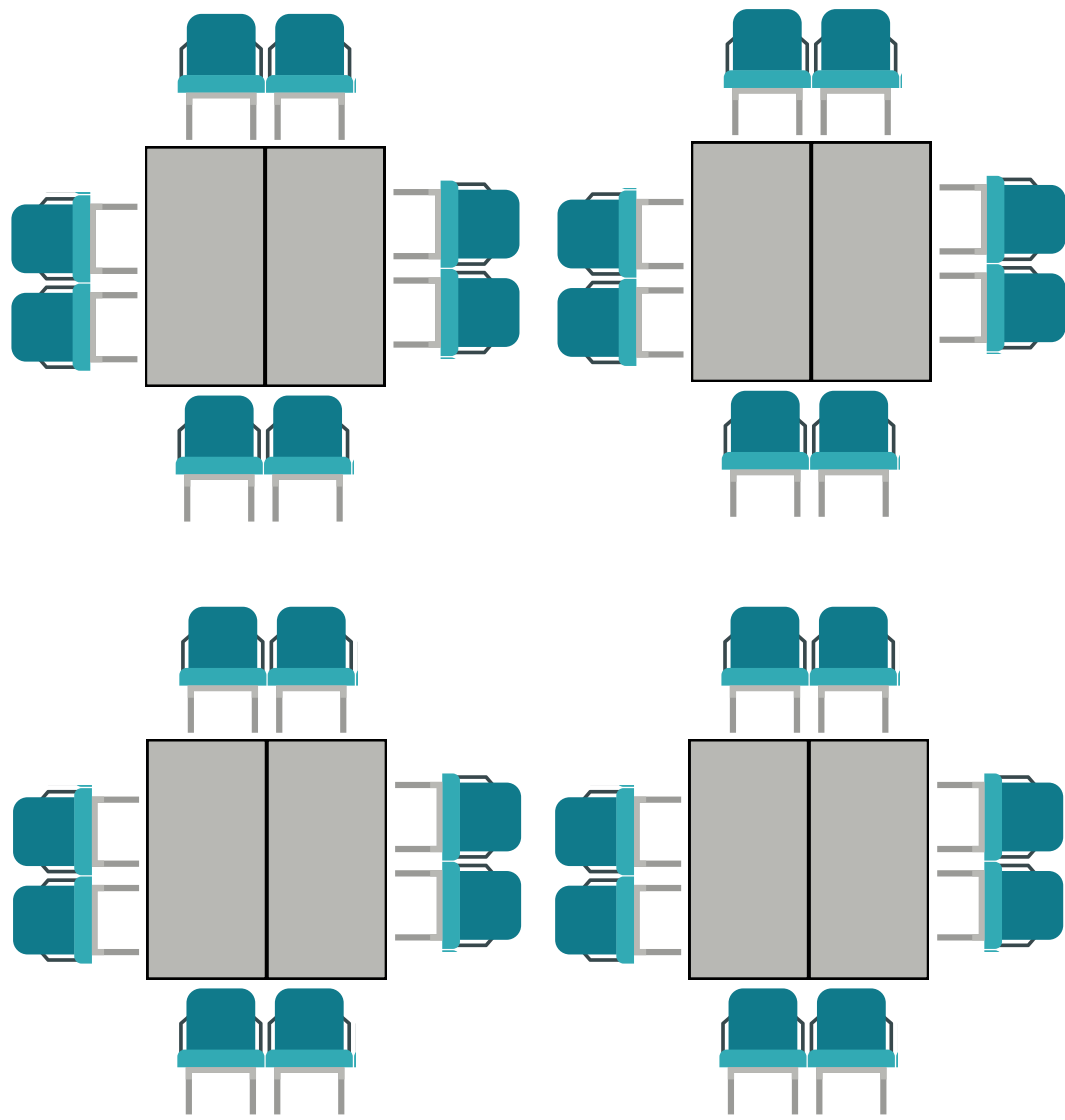

Conference Center Room Setups

Not to scale

Theater Style
Max 50

Classroom Style
Max 24

U Shape
Max 24

Stadium Style
Max 50

Boardroom Style
Max 20

Hallow Square
Max 28

**Team Set
Max 48**

**High Top
Round Tables**

***Note, other room configurations may be available with rental furniture**