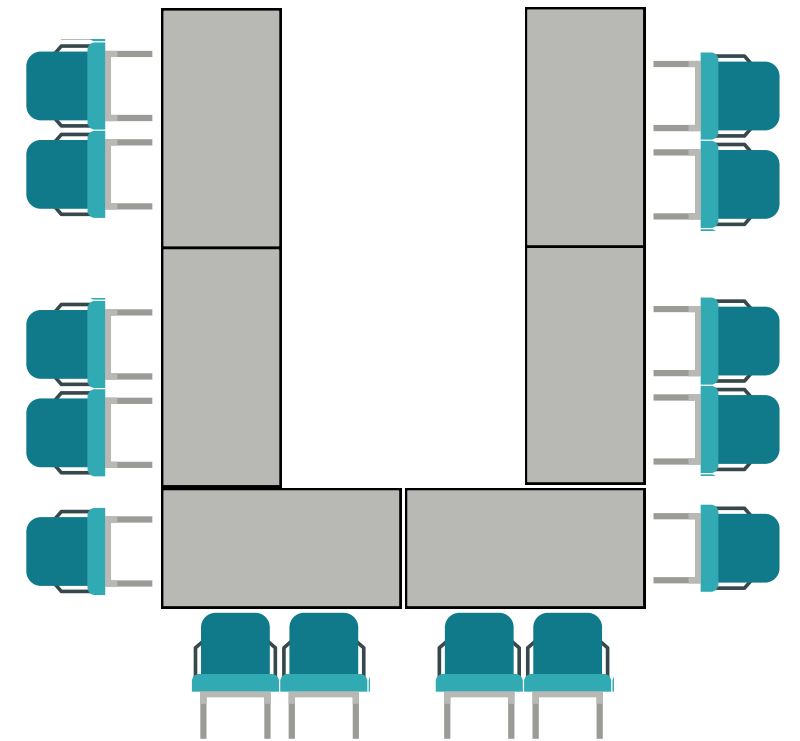

Conference Center Room Setups

Not to scale

Theater Style
Max 50

Classroom Style
Max 24

U Shape
Max 24

Stadium Style
Max 50

Boardroom Style
Max 20

Hallow Square
Max 28

**Team Set
Max 48**

**High Top
Round Tables**

***Note, other room configurations may be available with rental furniture**