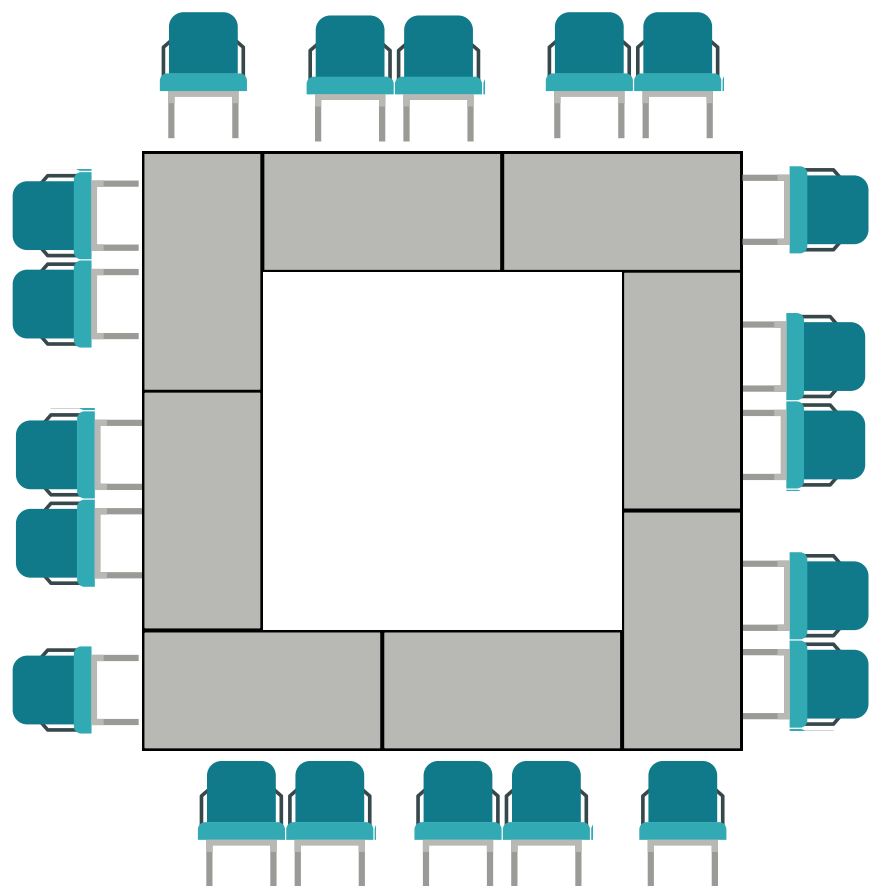

Conference Center Room Setups

Not to scale

Theater Style
Max 50

Classroom Style
Max 24

U Shape
Max 24

Stadium Style
Max 50

Boardroom Style
Max 20

Hallow Square
Max 28

**Team Set
Max 48**

**High Top
Round Tables**

***Note, other room configurations may be available with rental furniture**