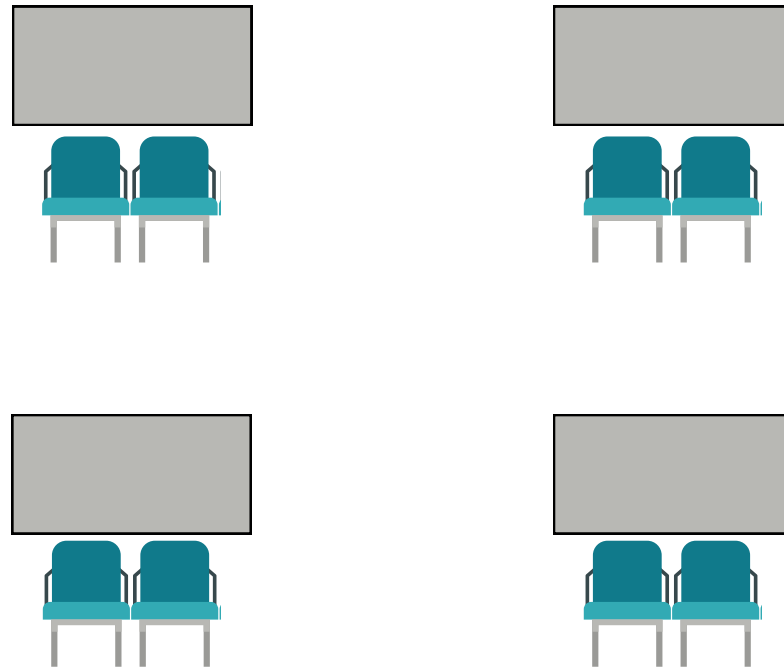

Conference Center Room Setups

Not to scale

Theater Style
Max 50

Classroom Style
Max 24

U Shape
Max 24

Stadium Style
Max 50

Boardroom Style
Max 20

Hallow Square
Max 28

**Team Set
Max 48**

**High Top
Round Tables**

***Note, other room configurations may be available with rental furniture**