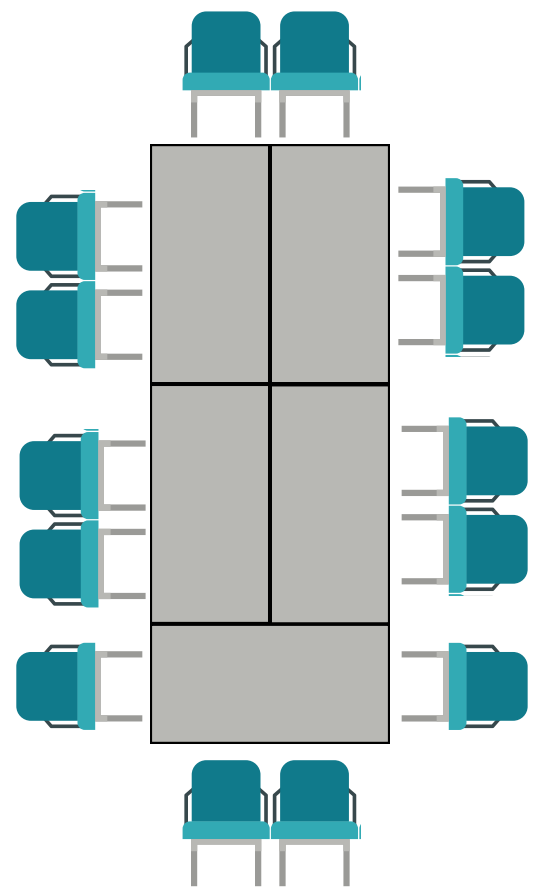

Conference Center Room Setups

Not to scale

Theater Style
Max 50

Classroom Style
Max 24

U Shape
Max 24

Stadium Style
Max 50

Boardroom Style
Max 20

Hallow Square
Max 28

**Team Set
Max 48**

**High Top
Round Tables**

***Note, other room configurations may be available with rental furniture**