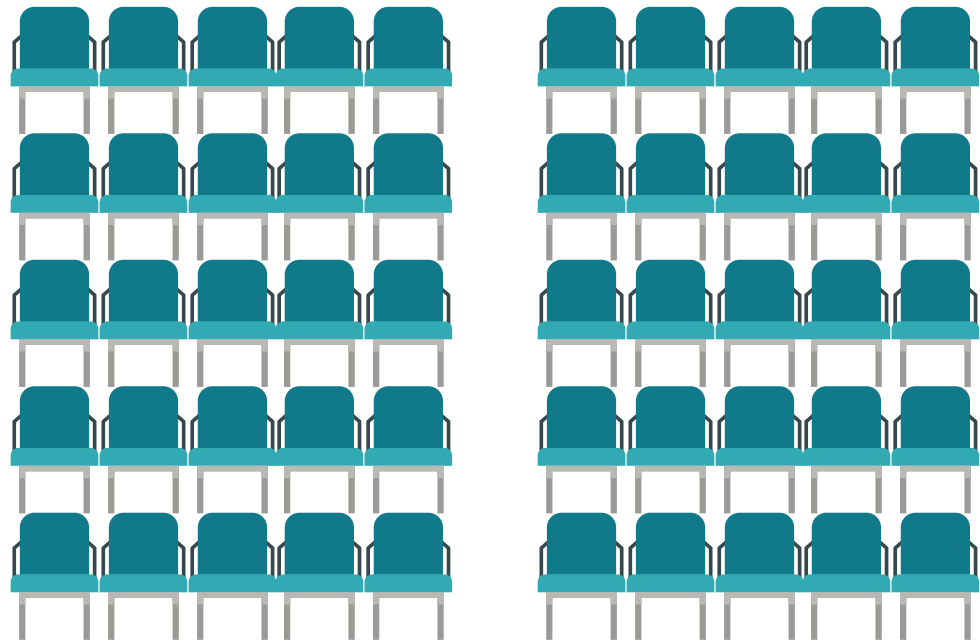

Conference Center Room Setups

Not to scale

Theater Style
Max 50

Classroom Style
Max 24

U Shape
Max 24

Stadium Style
Max 50

Boardroom Style
Max 20

Hallow Square
Max 28

**Team Set
Max 48**

**High Top
Round Tables**

***Note, other room configurations may be available with rental furniture**