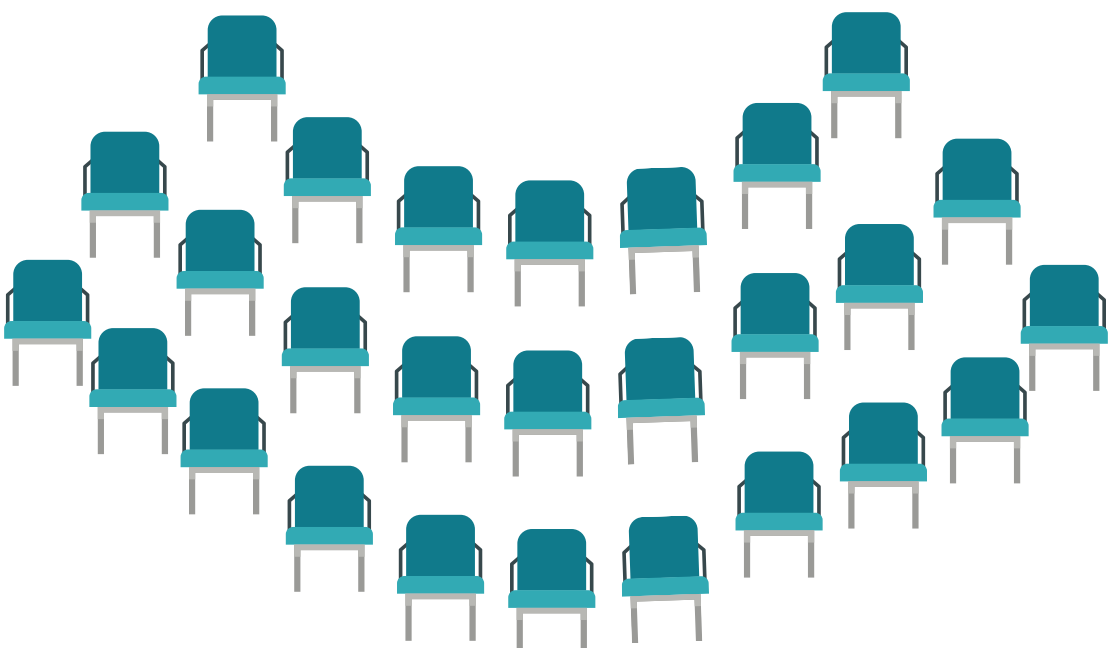

Conference Center Room Setups

Not to scale

Theater Style
Max 50

Classroom Style
Max 24

U Shape
Max 24

Stadium Style
Max 50

Boardroom Style
Max 20

Hallow Square
Max 28

**Team Set
Max 48**

**High Top
Round Tables**

***Note, other room configurations may be available with rental furniture**